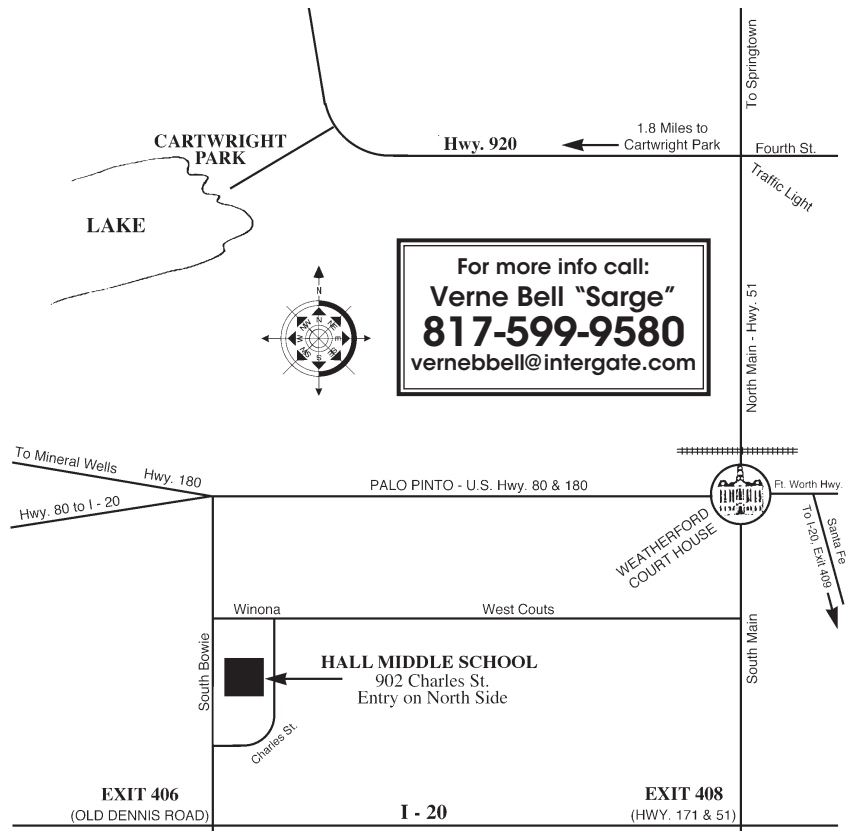

Visit WAMS Web Site at:
www.wamsrc.org

Weatherford Aero Modeling Society

WAMS

Spring 2010

Swap Meet, & Auction

3 Speakers/Seminars Fri/Sat
& Night Flying Friday Night

SWAP MEET

Friday, March 19th, 5 to 9 p.m.
(Concessions Available)

SWAP MEET & AUCTION

Saturday, March 20th
8 a.m. to 5 p.m.
Auction at 12 noon.
(Concessions Available)

HALL MIDDLE SCHOOL

Weatherford, Texas
$5.00 each day
(Under 12, Free)

Table Rentals $10.00 Each Day
Table Reservations $15.00 Each Day
Contact Verne Bell for Info & Diagram
by March 1st, 2010

**Admission Price Includes a ticket
for one of the two Radio Raffles!
Additional Raffle Tickets are available!**

Remember: State & Federal Law prohibits smoking in school buildings OR on school grounds!